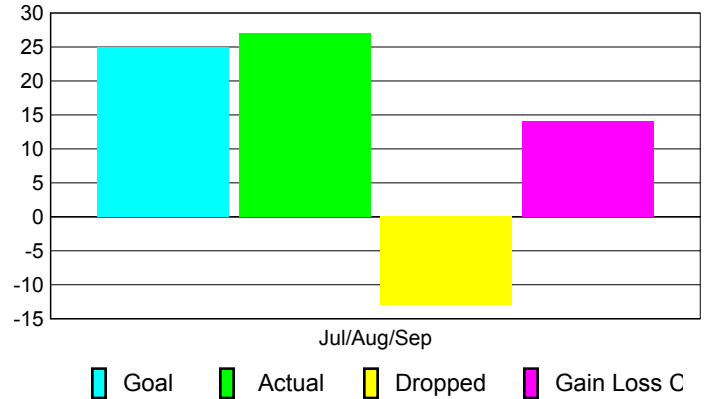

Membership Results 2010-2011

Goal, New, Dropped, Gain/Loss

Comparison of Membership Gain/Loss

Current Year Compared to the Previous Year